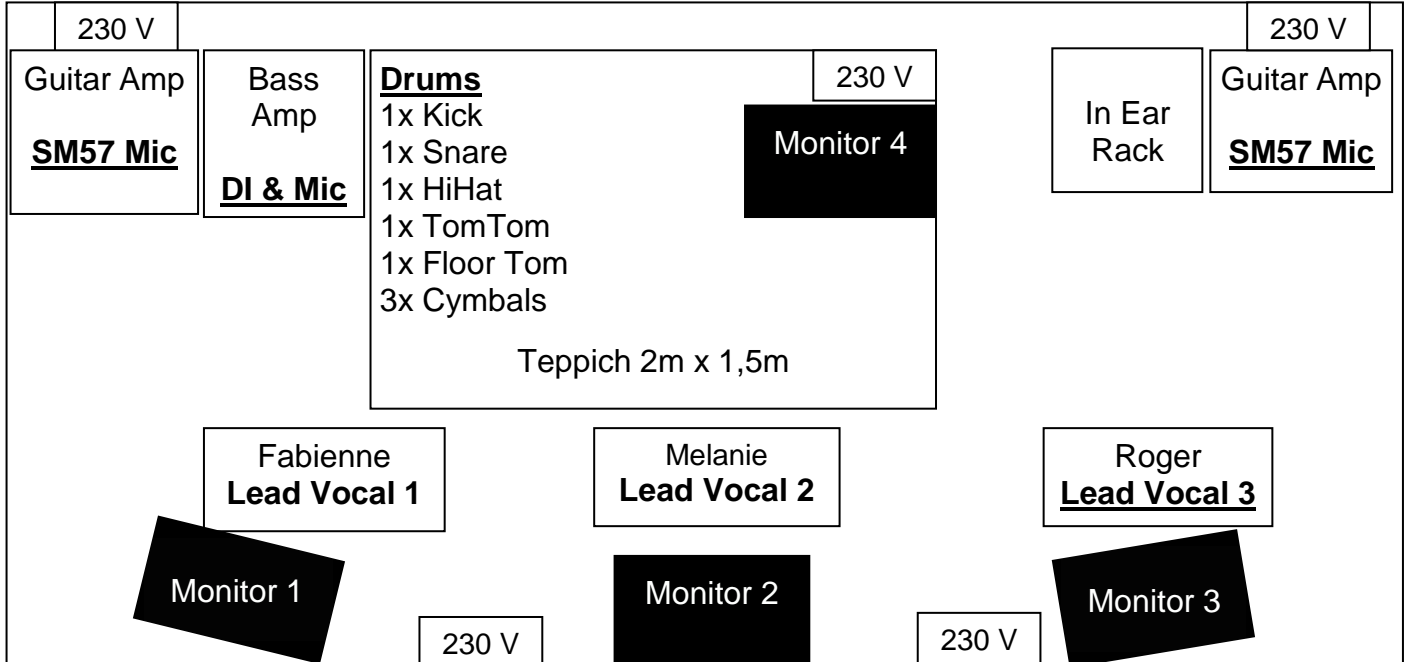

Kontakt:

Roger Köppel +41 79 370 01 70
 rogerproject@homail.com

Angry Rabbit sind:

Melanie Gitarre & Lead Vocal
 Fabienne Bass & Lead Vocals
 Roger Gitarre & Lead Vocal
 Mr. XY -Drum

CH	Instrumente	Abnahme
1	Kick	Shure Beta52
2	Snare	Shure SM57
3	HiHat	Shure SM81
4	Tom Tom	Sennheiser e904
5	Floor Tom	Sennheiser e904
6	Overhead rechts	Shure SM81
7	Overhead links	Shure SM81
8	Bass Amp	Shure Beta52 / Sennheiser BF509
9	Bass Amp Direct Out	DI-Box
10	Guitar Amp 1	Shure SM57
11	Guitar Amp 2	Shure SM57
12	Lead Vocal Melanie	Electro Voice ND367
13	Lead Vocal Fabienne	Electro Voice ND367
14	Lead Vocal Roger	Electro Voice ND457

Die Band bringt ihr eigenes In Ear Monitoring mit